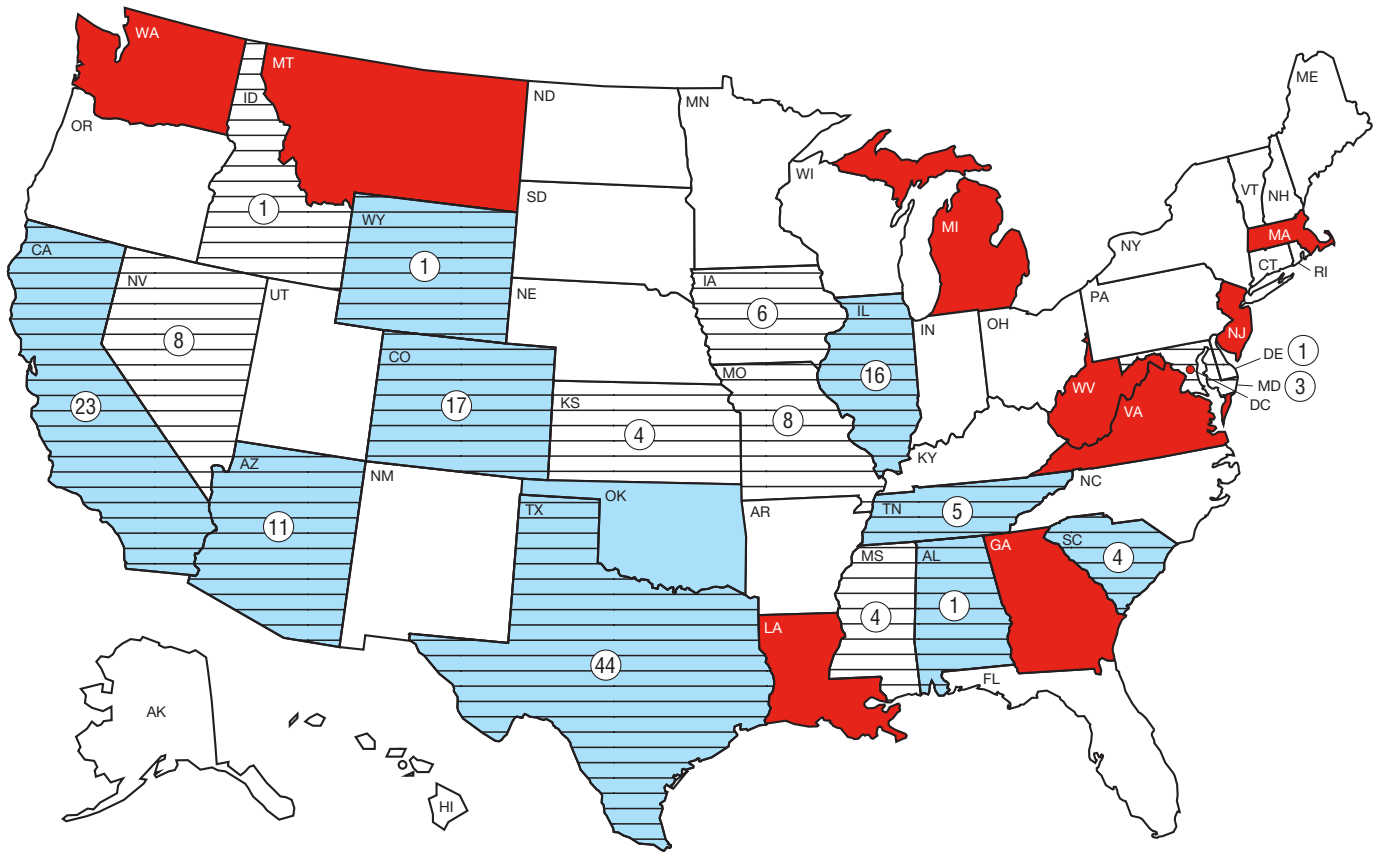

168 State or Local Adoptions Throughout the United States

10 Mandatory State Adoptions
 10 Optional Adoptions
 157 Local Adoptions

*Please verify the ISPSC adoption and version with your local code officials

ISPSC Adoption Status Report

(Revised 10-22-2018)

Please verify the ISPSC adoption and version with your local code officials.

Mandatory State Adoptions | Effective Statewide - 10

Georgia ('12) | Louisiana ('15) | Massachusetts ('15) | Michigan ('15) | Montana ('15)
New Jersey ('15) | Virginia ('15) | Washington ('15)
Washington, D.C. ('12) | West Virginia ('15)

States with Optional Adoption - 10

Alabama ('15) | Arizona ('12) | California ('12) | Colorado ('12) | Illinois ('12) | Oklahoma ('12)
South Carolina ('12) | Tennessee ('12) | Texas ('12) | Wyoming ('12)

Nevada

Boulder City ('12)
Clark County ('12)
Henderson ('12)
North Las Vegas ('18)
Sparks ('12)
Storey County ('12)
Washoe County ('12)
Winnemucca ('12)

South Carolina

Clemson ('15)
Greenville County ('15)
Myrtle Beach ('15)
Seneca ('15)